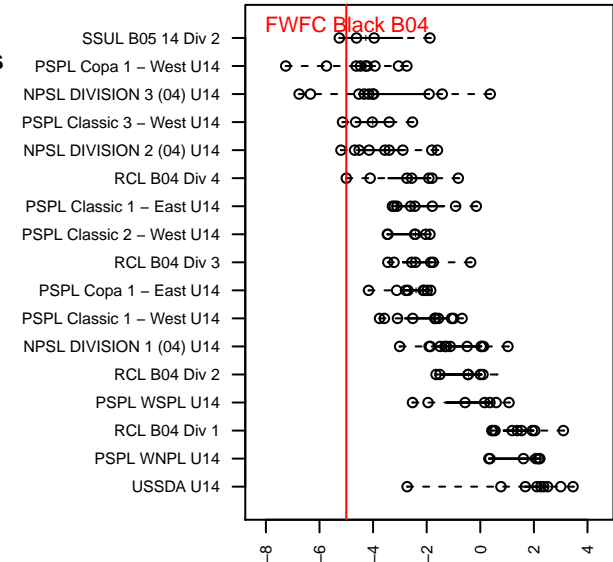

**attack and defense rating
relative to others at age
and all opponents in last 13 months**