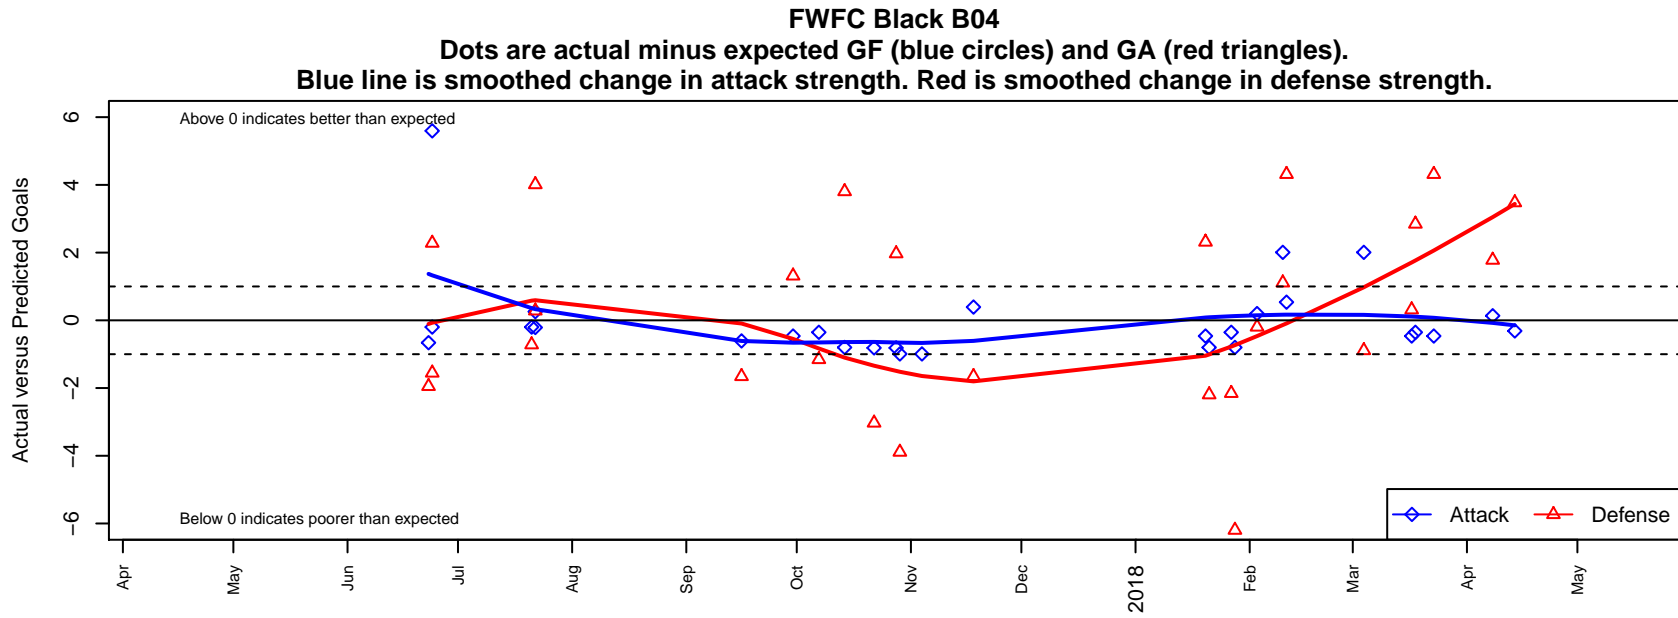

## FWFC Black B04

Federal Way FC  
 Federal Way, WA  
 B04 total strength=789  
 attack=1.24 defense=0.75  
 fall league = RCL B04 Div 4

alt names used:  
 FWFC B04 Black  
 FWFC B04 Black  
 FWFC B04 Black (C)  
 FWFC B04 Black (C)

Venues played:  
 2017 RVS Classic BU13-14 Silver  
 2017 Sounders FC Cup BU14 Bronze  
 2017 RCL B04 Div 4  
 2017 WYS Presidents Cup B04 Division 2

**attack and defense variance (black dot)  
relative to other teams  
and top 10 in region**