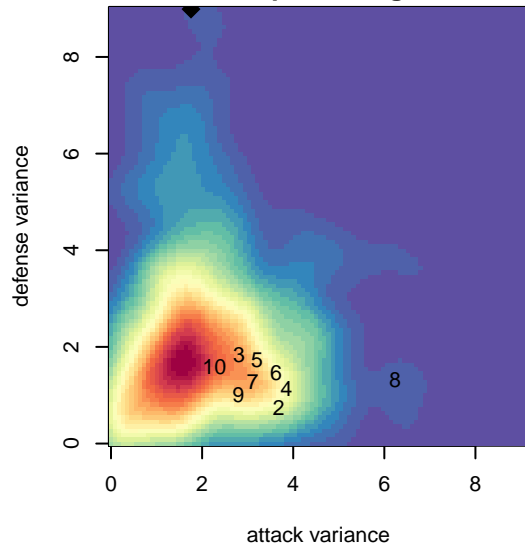

## FWFC Black B04

Federal Way FC  
 Federal Way, WA  
 B04 total strength=789  
 attack=1.24 defense=0.75  
 fall league = RCL B04 Div 4

alt names used:  
 FWFC B04 Black  
 FWFC B04 Black  
 FWFC B04 Black (C)  
 FWFC B04 Black (C)

Venues played:  
 2017 RVS Classic BU13-14 Silver  
 2017 Sounders FC Cup BU14 Bronze  
 2017 RCL B04 Div 4  
 2017 WYS Presidents Cup B04 Division 2

**attack and defense variance (black dot)  
relative to other teams  
and top 10 in region**